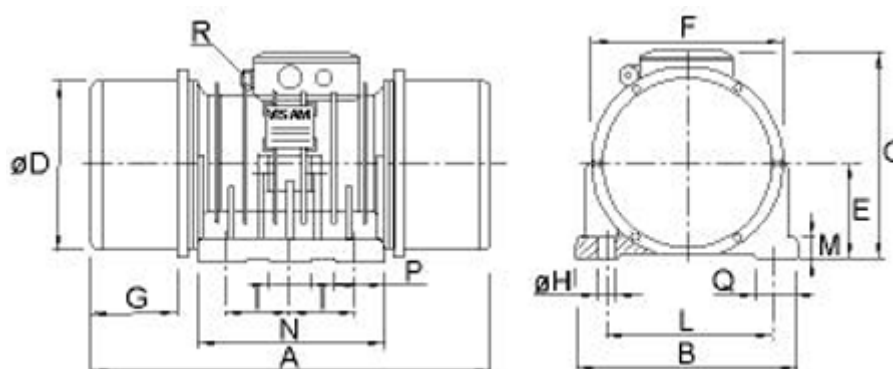

# Data Sheet

Article number: 310101664002200

Description: Vibrator motor SPV 60.0 A 132kgcm  
3000 o/m 6640kg 7kW 3x230-400V 50hz

## Measures

A = 656	L = 310
B = 390	M = 41
C = 392	N = 350
d = 345	Number H = 6
E = 193	P = 110
G = 121	Q = 90
H = 29	R = M25x1,5 + M16x1,5TH
I = 110	